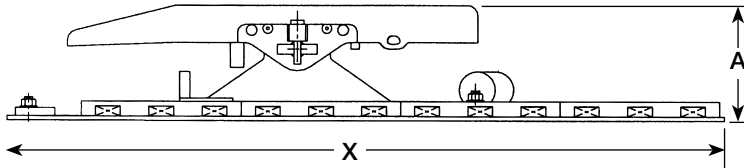

This guide explains the nomenclature for Fontaine Fifth Wheel complete assembly part numbers.

See example part number at right:

SLNTLW0675012

Measurements & Serial Number Location

How do I measure a fifth wheel?

The installed height of all Fontaine models is measured from the top of the truck frame to the top of the fifth wheel. For standard models dimension "A" is a part of the model number. For example, if dimension "A" in this diagram is 7.75 inches, it would appear in the model number as 7750 (Example: SL7AWB**7750**24).

How do I find the serial number

Serial number engraved directly into the right side of fifth wheel skirt. Note: position 5 and 6 of the serial number indicates the year built. Serial number is always 9 digits.