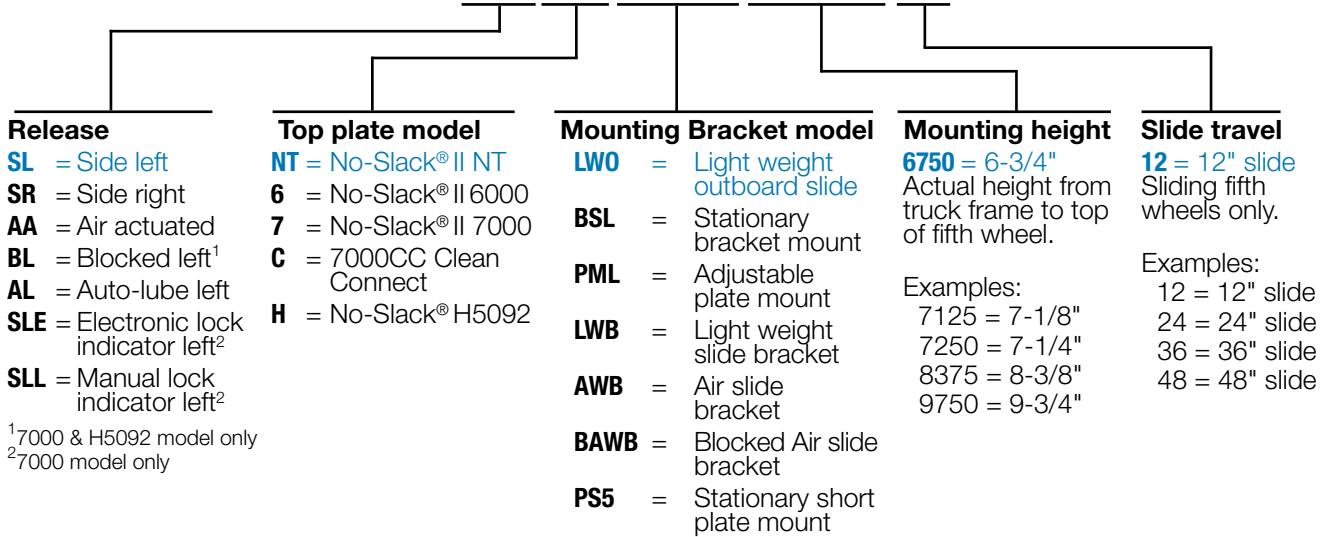

This guide explains the nomenclature for Fontaine Fifth Wheel complete assembly part numbers.

See example part number at right:

SLNTLW0675012

Measurements & Serial Number Location

How do I measure a fifth wheel?

The installed height of all Fontaine models is measured from the top of the truck frame to the top of the fifth wheel. For standard models dimension "A" is a part of the model number. For example, if dimension "A" in this diagram is 7.75 inches, it would appear in the model number as 7750 (Example: SL7AWB**7750**24).

How do I find the serial number

Serial number engraved directly into the right side of fifth wheel skirt. Note: position 5 and 6 of the serial number indicates the year built. Serial number is always 9 digits.

No-Slack® II right side view serial number location